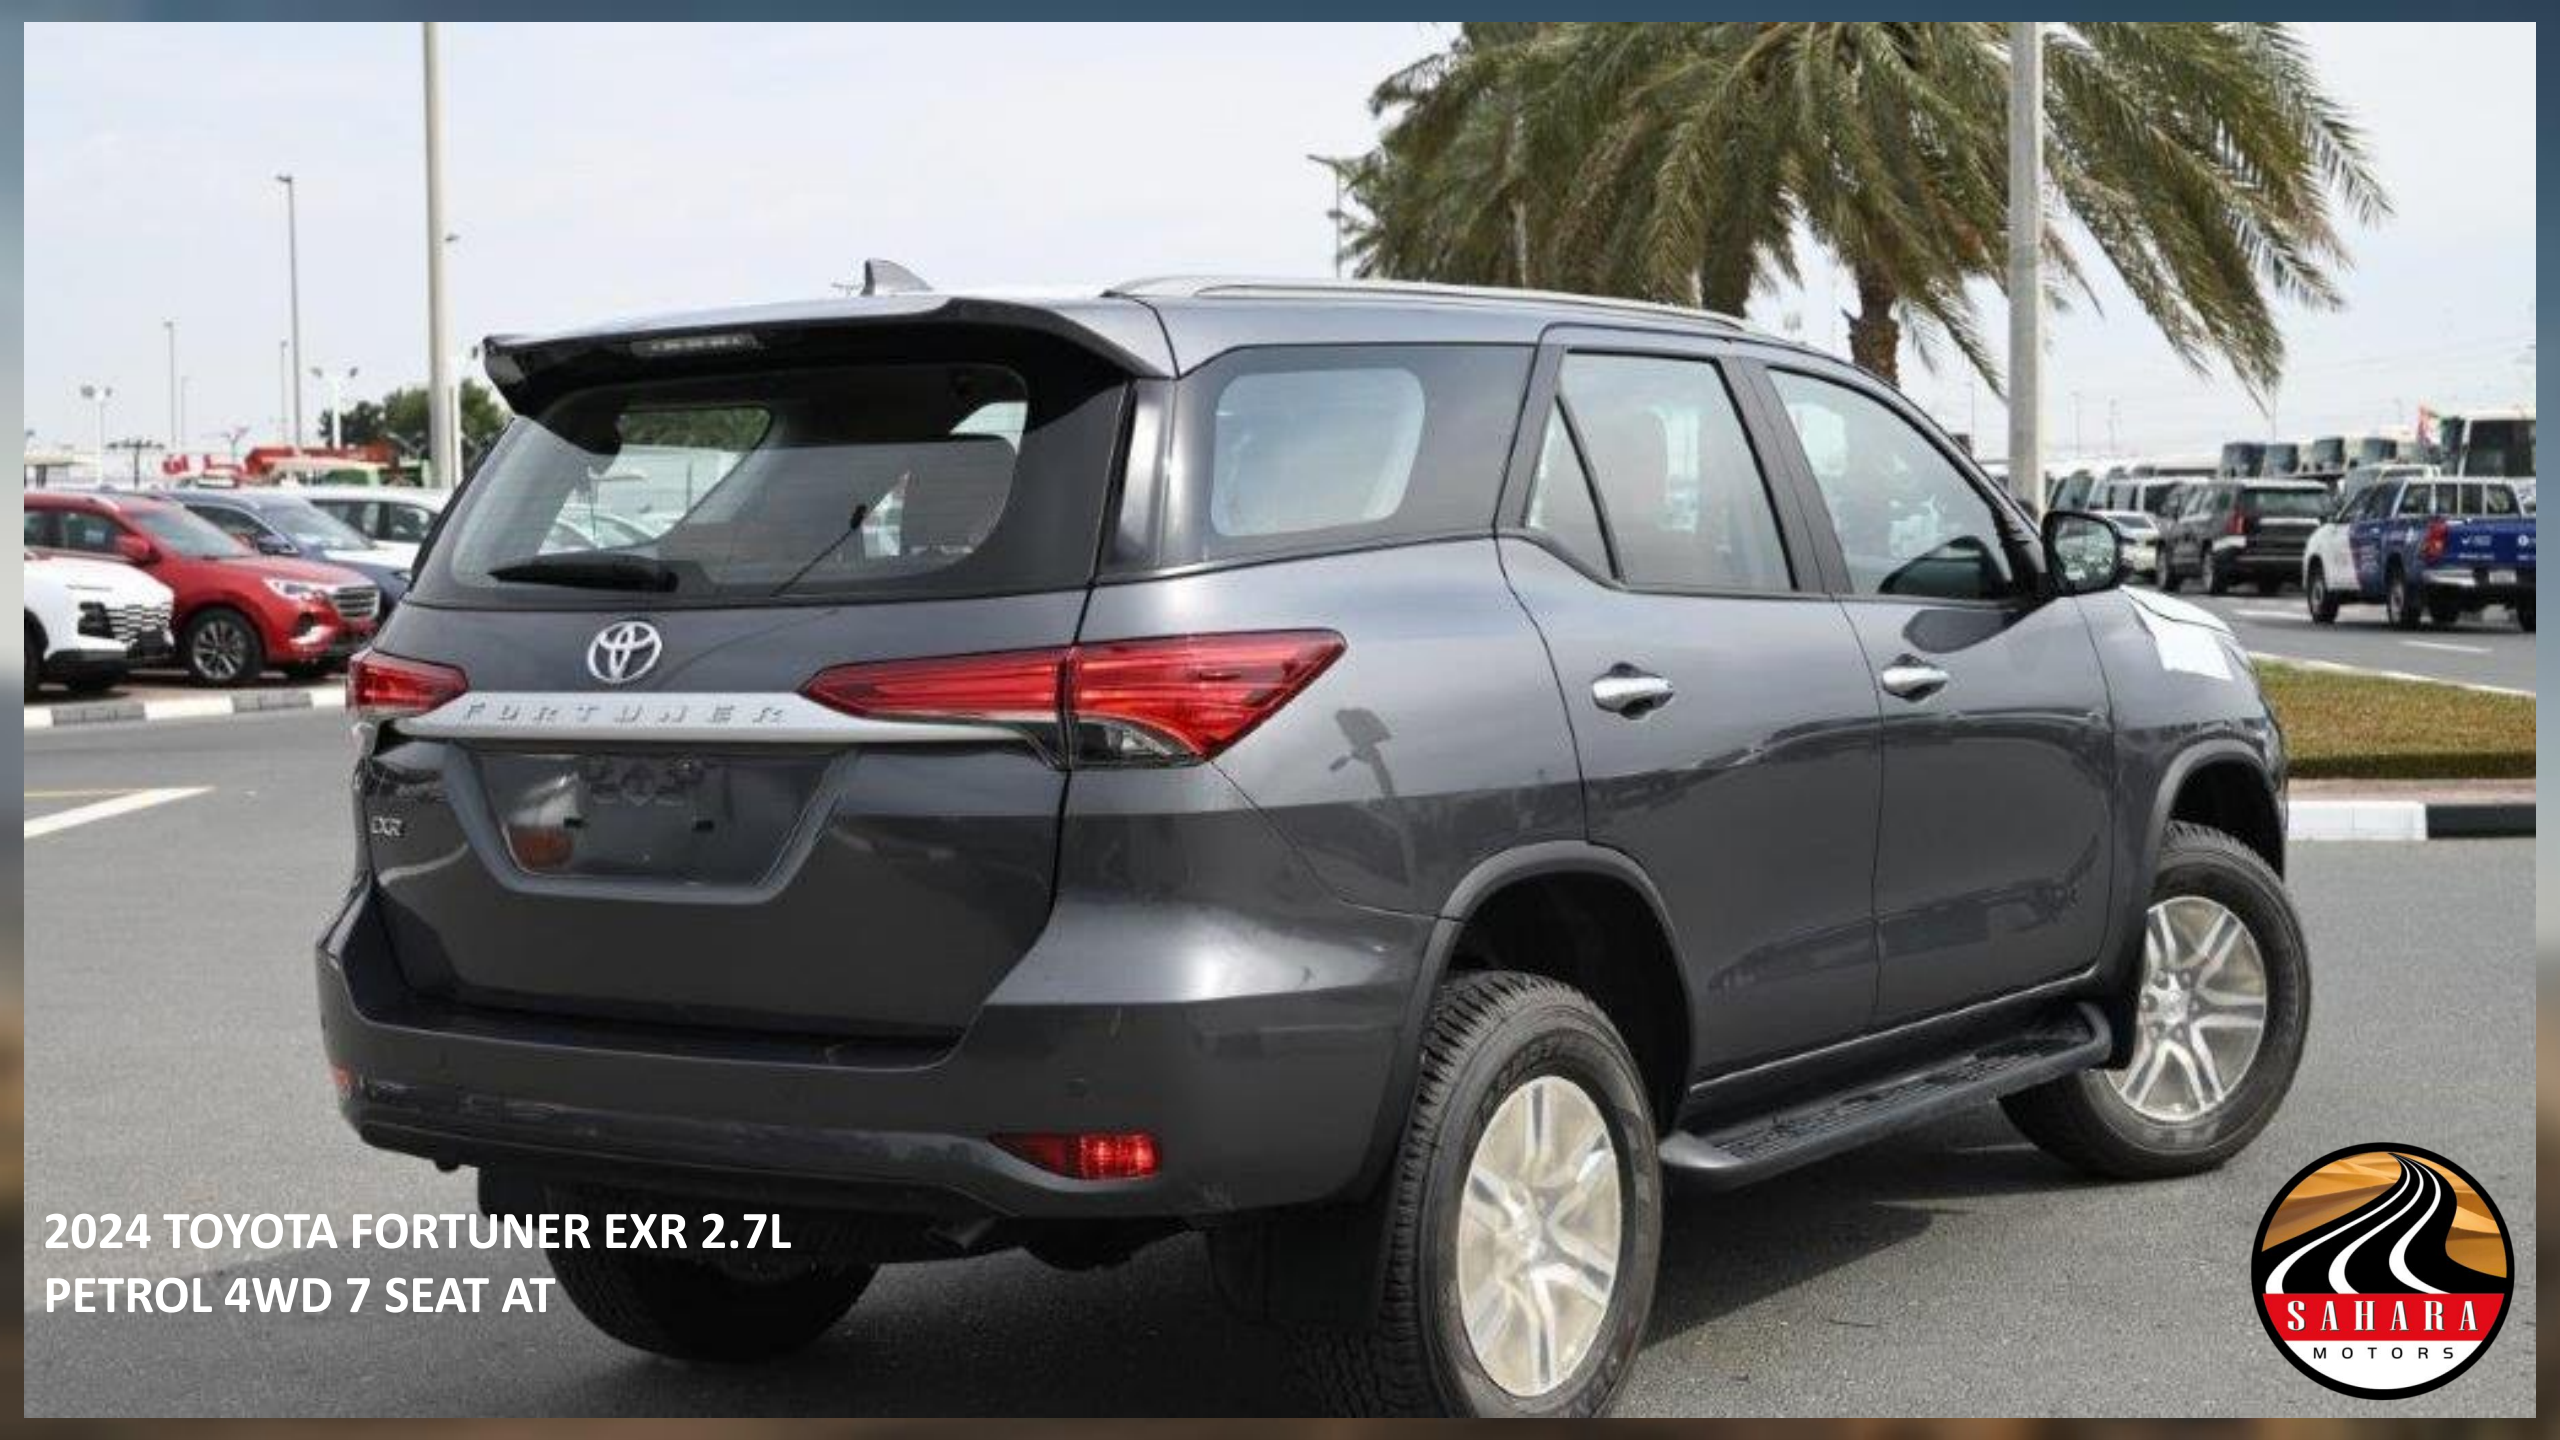

TOYOTA

TOYOTA

24

FORTUNER

EXR 2.7L PETROL 4WD 7 SEAT AT

SCULPTED AND
TO PERFECTION

**2024 TOYOTA FORTUNER EXR 2.7L
PETROL 4WD 7 SEAT AT**

**2024 TOYOTA FORTUNER EXR 2.7L
PETROL 4WD 7 SEAT AT**

2024 TOYOTA FORTUNER EXR 2.7L
PETROL 4WD 7 SEAT AT

**2024 TOYOTA FORTUNER EXR 2.7L
PETROL 4WD 7 SEAT AT**

**2024 TOYOTA FORTUNER EXR 2.7L
PETROL 4WD 7 SEAT AT**

2024 TOYOTA FORTUNER EXR 2.7L
PETROL 4WD 7 SEAT AT

2024 TOYOTA FORTUNER EXR 2.7L
PETROL 4WD 7 SEAT AT

2024 TOYOTA FORTUNER EXR 2.7L
PETROL 4WD 7 SEAT AT

**2024 TOYOTA FORTUNER EXR 2.7L
PETROL 4WD 7 SEAT AT**

**2024 MODEL TOYOTA FORTUNER EXR 2.7L PETROL 4WD 7 SEAT
AUTOMATIC TRANSMISSION
ENGINE:2 TR-FE, 2.7L, 4 CYLINDER,OUTPUT (HP/RPM):164/5200
TORQUE (KG-M/RPM):24.9/4000
TRANSMISSION:6 SPEED AUTOMATIC
TERRAIN:4X4 PART-TIME
TYRES SIZE:265/65R17
FUEL TANK CAPACITY:80 L
FUEL EFFECIENCY (KM/L):10.4
SEATING CAPACITY:7
AIR CONDITIONING – MANUAL
SEATS MATERIAL – FABRIC
APPLE CARPLAY/ANDROID AUTO
POWER STEERING
POWER WINDOWS
OPTITRON SPEEDOMETER WITH 4.2" COLOR TFT DISPLAY
CRUISE CONTROL
NUMBER OF SPEAKERS – 6
ANTI-THEFT SYSTEM WITH ENGINE IMMOBILIZER
REAR DIFFERENTIAL LOCK
DUAL FRONT AIRBAGS WITH KNEE AIRBAG FOR DRIVER
AUTO DISCONNECT DIFFERENTIAL
SMART KEYLESS ENTRY
8" DISPLAY AUDIO- (AM/FM/USB/BLUETOOTH)
17" ALLOY WHEELS
DOOR MIRRORS - POWERED/RETRACTABLE
REAR PARKING SENSORS
AUTO HEADLIGHT LEVELLING
ROOF SPOILER, ROOF RAILS
SILVER - RADIATOR GRILLE, BACK DOOR TRIM
LED TAIL LIGHTS
REAR FOG LAMPS
LED HEADLAMPS**