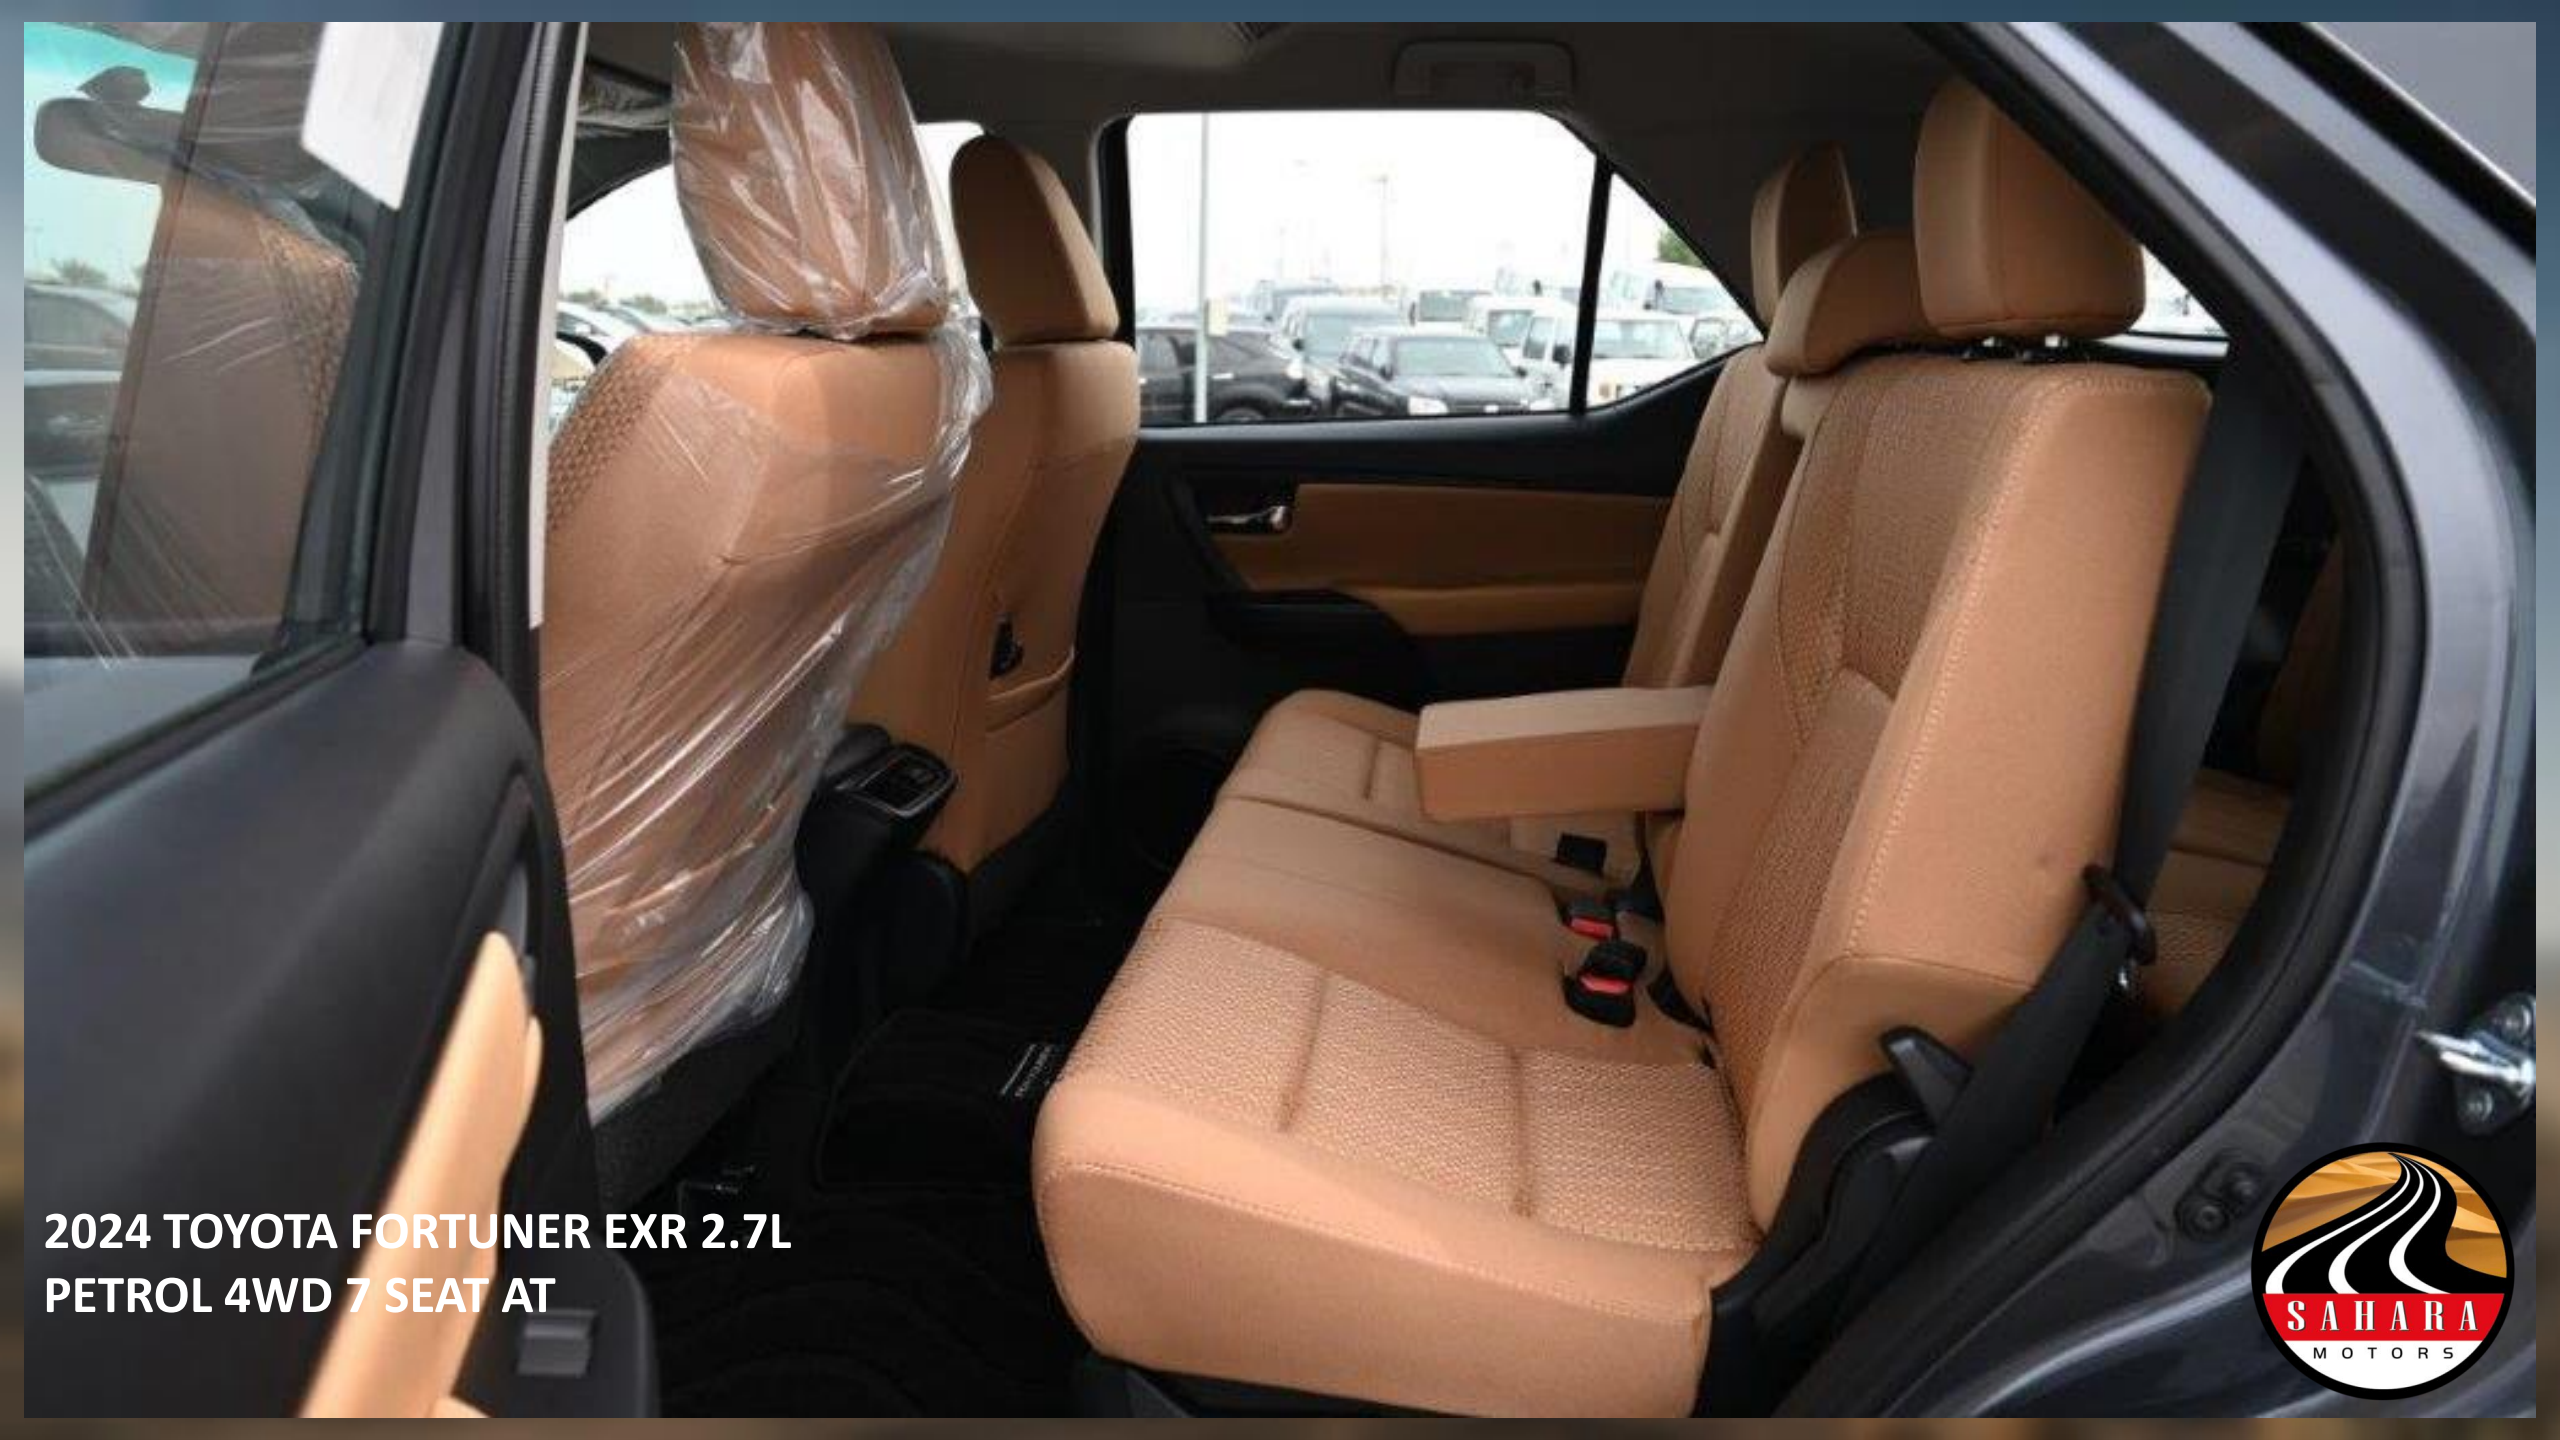

**2024 TOYOTA FORTUNER EXR 2.7L
PETROL 4WD 7 SEAT AT**