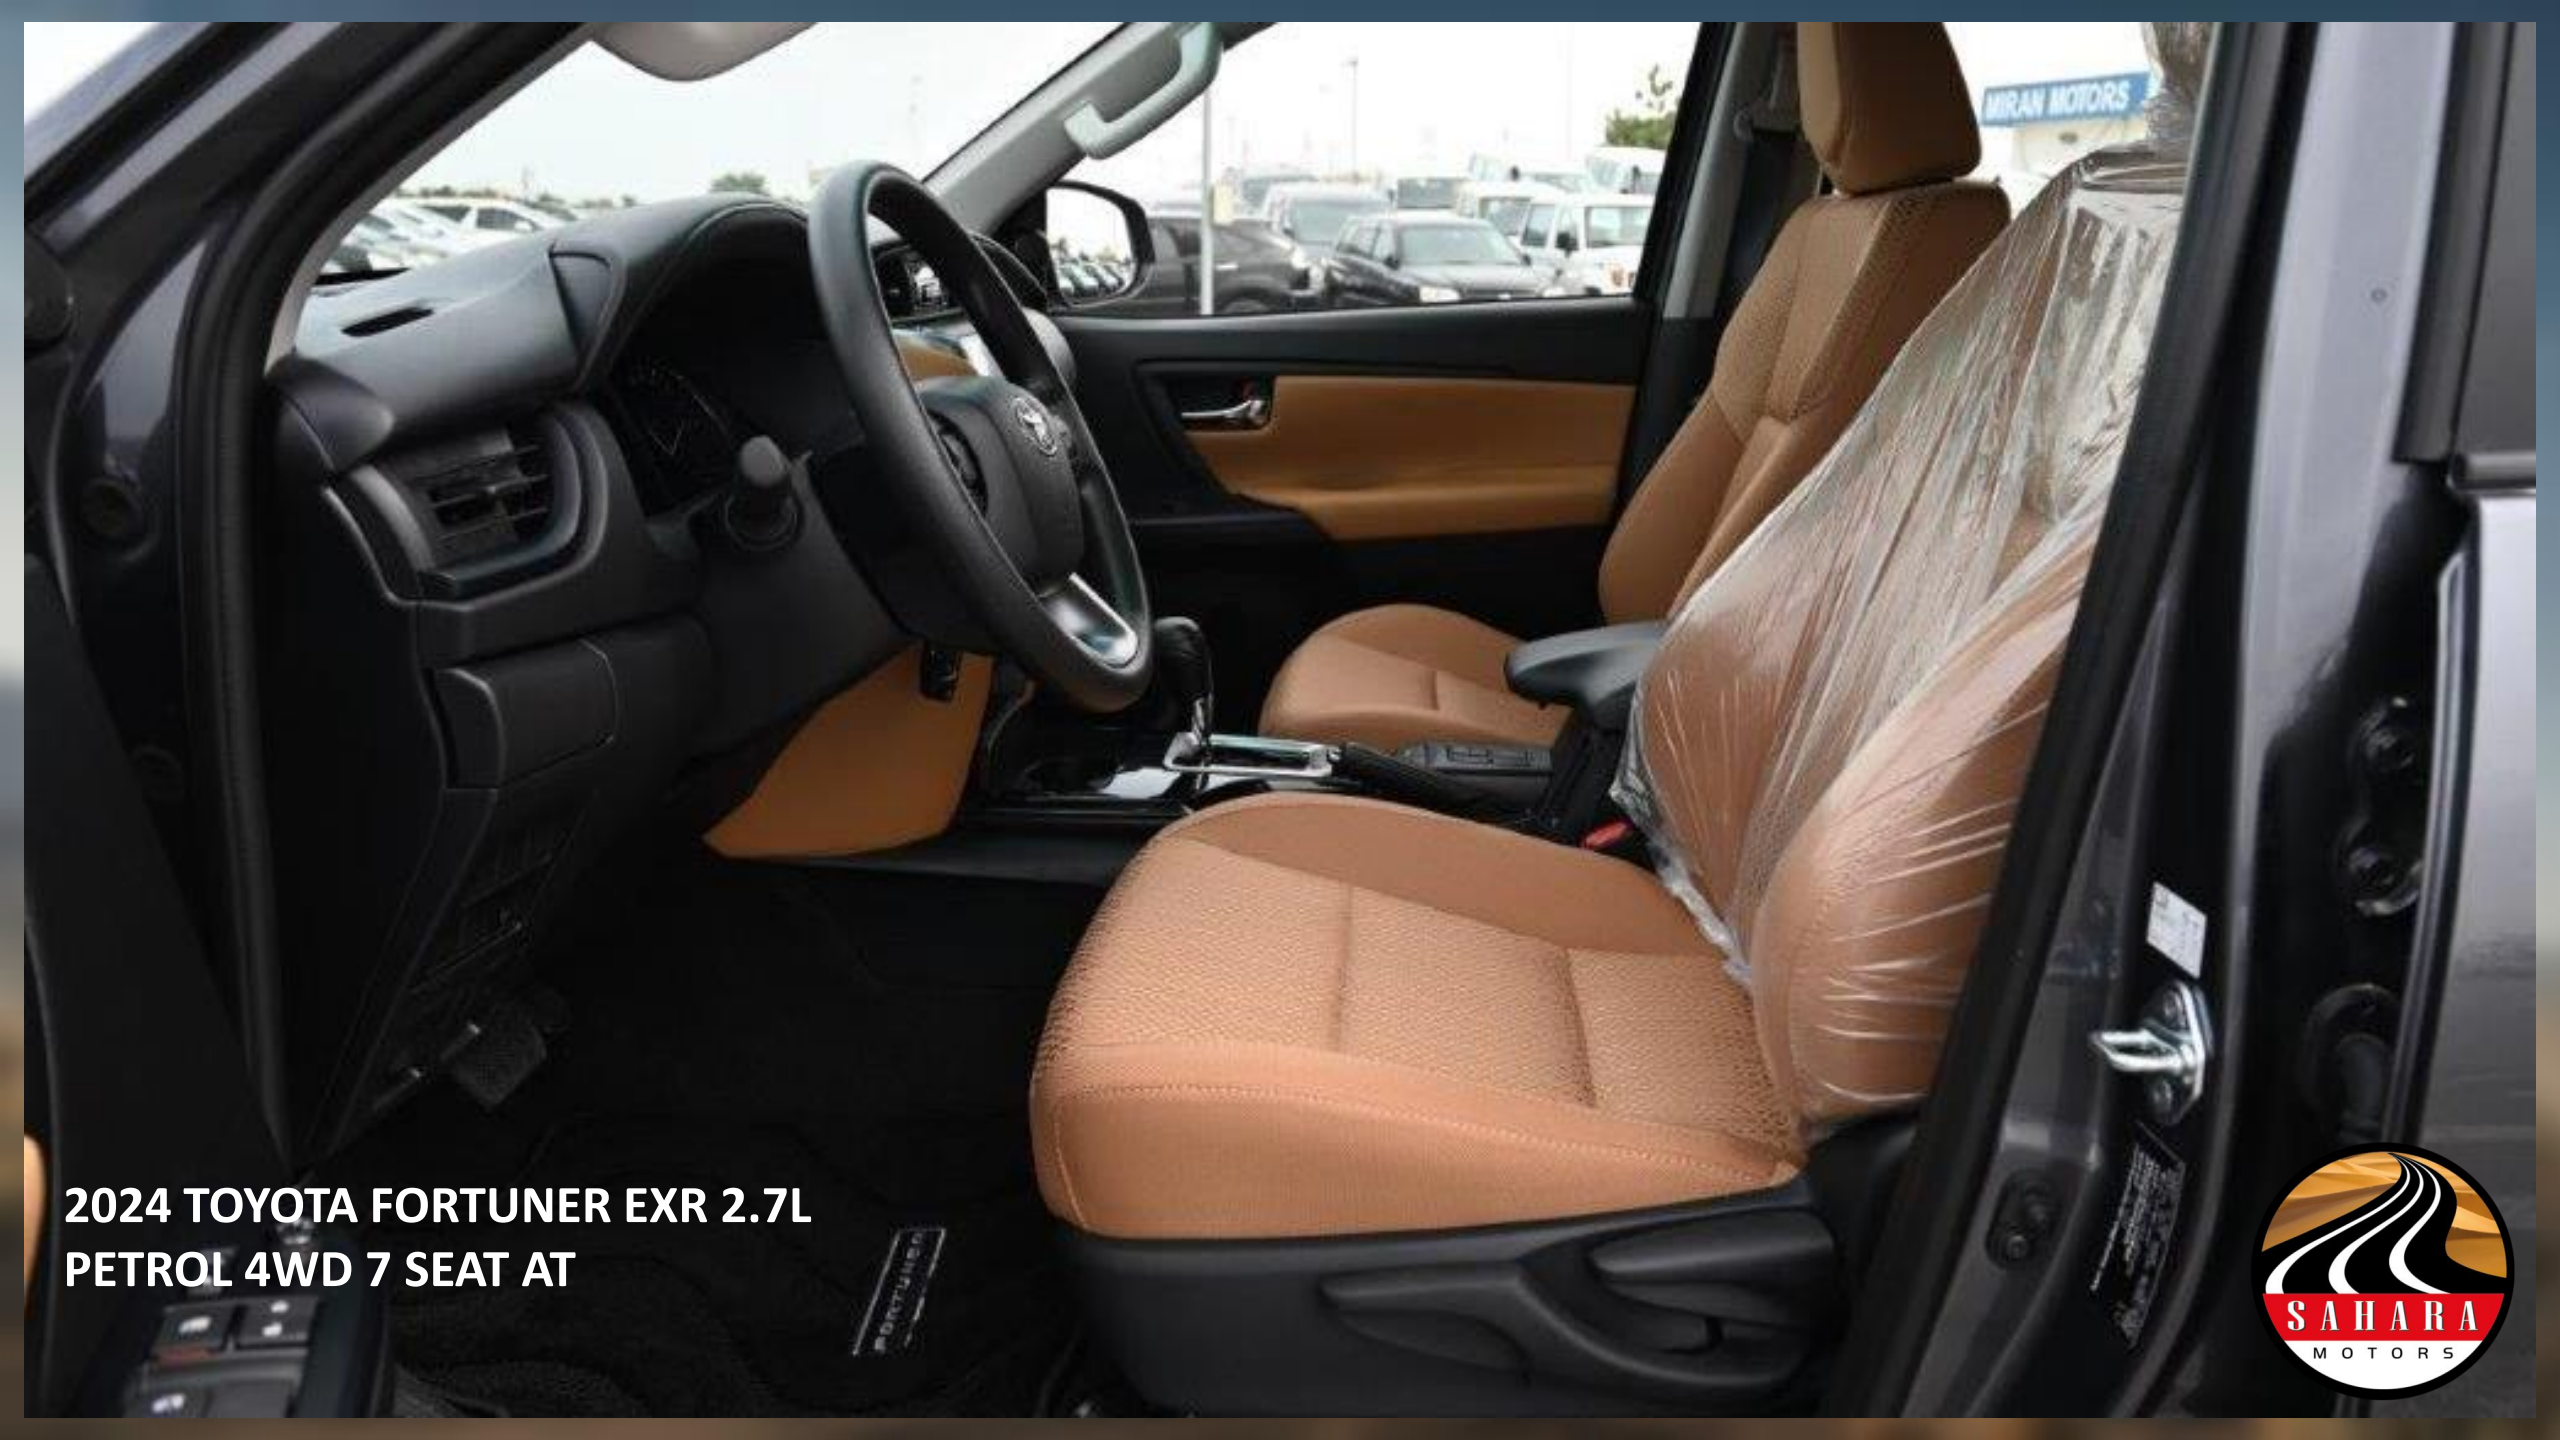

TOYOTA

TOYOTA

24

FORTUNER

EXR 2.7L PETROL 4WD 7 SEAT AT

SCULPTED AND
TO PERFECTION

**2024 TOYOTA FORTUNER EXR 2.7L
PETROL 4WD 7 SEAT AT**

**2024 TOYOTA FORTUNER EXR 2.7L
PETROL 4WD 7 SEAT AT**

2024 TOYOTA FORTUNER EXR 2.7L
PETROL 4WD 7 SEAT AT

**2024 TOYOTA FORTUNER EXR 2.7L
PETROL 4WD 7 SEAT AT**

**2024 TOYOTA FORTUNER EXR 2.7L
PETROL 4WD 7 SEAT AT**

2024 TOYOTA FORTUNER EXR 2.7L
PETROL 4WD 7 SEAT AT

2024 TOYOTA FORTUNER EXR 2.7L
PETROL 4WD 7 SEAT AT

2024 TOYOTA FORTUNER EXR 2.7L
PETROL 4WD 7 SEAT AT

**2024 TOYOTA FORTUNER EXR 2.7L
PETROL 4WD 7 SEAT AT**

**2024 MODEL TOYOTA FORTUNER EXR 2.7L PETROL 4WD 7 SEAT
AUTOMATIC TRANSMISSION
ENGINE:2 TR-FE, 2.7L, 4 CYLINDER,OUTPUT (HP/RPM):164/5200
TORQUE (KG-M/RPM):24.9/4000
TRANSMISSION:6 SPEED AUTOMATIC
TERRAIN:4X4 PART-TIME
TYRES SIZE:265/65R17
FUEL TANK CAPACITY:80 L
FUEL EFFECIENCY (KM/L):10.4
SEATING CAPACITY:7
AIR CONDITIONING – MANUAL
SEATS MATERIAL – FABRIC
APPLE CARPLAY/ANDROID AUTO
POWER STEERING
POWER WINDOWS
OPTITRON SPEEDOMETER WITH 4.2" COLOR TFT DISPLAY
CRUISE CONTROL
NUMBER OF SPEAKERS – 6
ANTI-THEFT SYSTEM WITH ENGINE IMMOBILIZER
REAR DIFFERENTIAL LOCK
DUAL FRONT AIRBAGS WITH KNEE AIRBAG FOR DRIVER
AUTO DISCONNECT DIFFERENTIAL
SMART KEYLESS ENTRY
8" DISPLAY AUDIO- (AM/FM/USB/BLUETOOTH)
17" ALLOY WHEELS
DOOR MIRRORS - POWERED/RETRACTABLE
REAR PARKING SENSORS
AUTO HEADLIGHT LEVELLING
ROOF SPOILER, ROOF RAILS
SILVER - RADIATOR GRILLE, BACK DOOR TRIM
LED TAIL LIGHTS
REAR FOG LAMPS
LED HEADLAMPS**