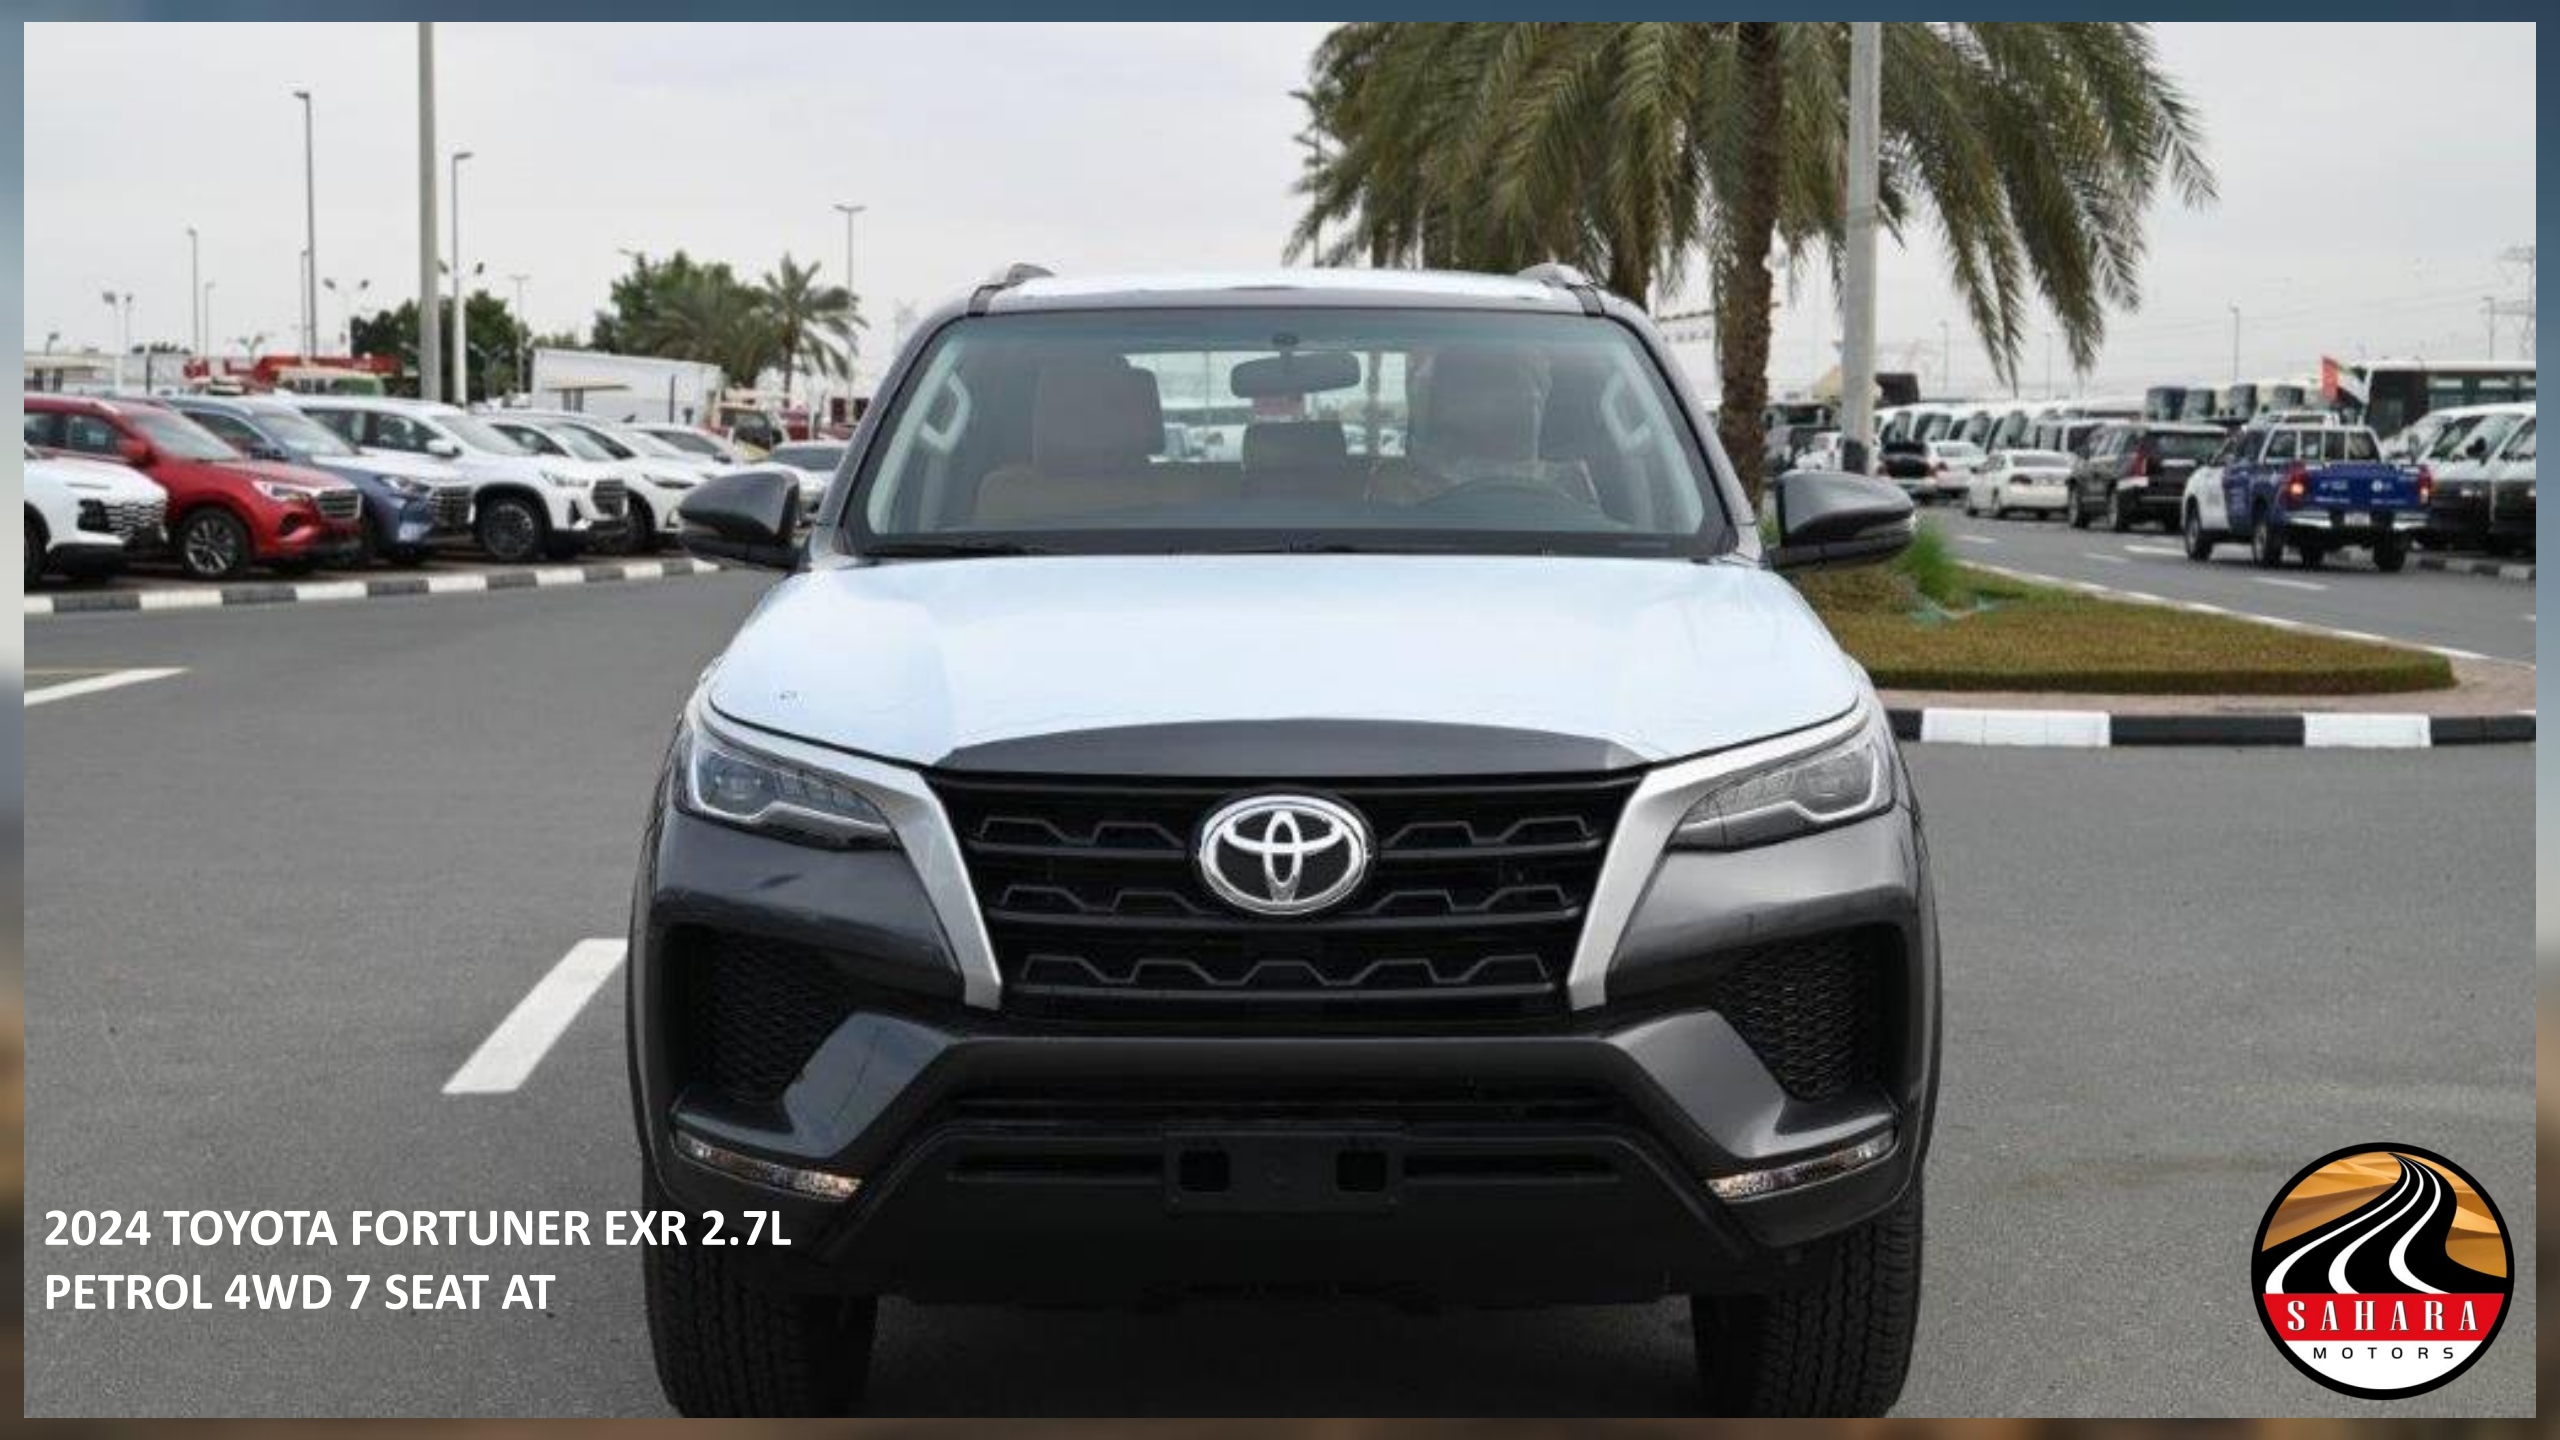

TOYOTA

TOYOTA

24

FORTUNER

EXR 2.7L PETROL 4WD 7 SEAT AT

SCULPTED AND
TO PERFECTION

**2024 TOYOTA FORTUNER EXR 2.7L
PETROL 4WD 7 SEAT AT**

**2024 TOYOTA FORTUNER EXR 2.7L
PETROL 4WD 7 SEAT AT**

2024 TOYOTA FORTUNER EXR 2.7L
PETROL 4WD 7 SEAT AT

**2024 TOYOTA FORTUNER EXR 2.7L
PETROL 4WD 7 SEAT AT**

**2024 TOYOTA FORTUNER EXR 2.7L
PETROL 4WD 7 SEAT AT**

2024 TOYOTA FORTUNER EXR 2.7L
PETROL 4WD 7 SEAT AT

2024 TOYOTA FORTUNER EXR 2.7L
PETROL 4WD 7 SEAT AT

2024 TOYOTA FORTUNER EXR 2.7L
PETROL 4WD 7 SEAT AT

**2024 TOYOTA FORTUNER EXR 2.7L
PETROL 4WD 7 SEAT AT**

**2024 MODEL TOYOTA FORTUNER EXR 2.7L PETROL 4WD 7 SEAT
AUTOMATIC TRANSMISSION
ENGINE:2 TR-FE, 2.7L, 4 CYLINDER,OUTPUT (HP/RPM):164/5200
TORQUE (KG-M/RPM):24.9/4000
TRANSMISSION:6 SPEED AUTOMATIC
TERRAIN:4X4 PART-TIME
TYRES SIZE:265/65R17
FUEL TANK CAPACITY:80 L
FUEL EFFECIENCY (KM/L):10.4
SEATING CAPACITY:7
AIR CONDITIONING – MANUAL
SEATS MATERIAL – FABRIC
APPLE CARPLAY/ANDROID AUTO
POWER STEERING
POWER WINDOWS
OPTITRON SPEEDOMETER WITH 4.2" COLOR TFT DISPLAY
CRUISE CONTROL
NUMBER OF SPEAKERS – 6
ANTI-THEFT SYSTEM WITH ENGINE IMMOBILIZER
REAR DIFFERENTIAL LOCK
DUAL FRONT AIRBAGS WITH KNEE AIRBAG FOR DRIVER
AUTO DISCONNECT DIFFERENTIAL
SMART KEYLESS ENTRY
8" DISPLAY AUDIO- (AM/FM/USB/BLUETOOTH)
17" ALLOY WHEELS
DOOR MIRRORS - POWERED/RETRACTABLE
REAR PARKING SENSORS
AUTO HEADLIGHT LEVELLING
ROOF SPOILER, ROOF RAILS
SILVER - RADIATOR GRILLE, BACK DOOR TRIM
LED TAIL LIGHTS
REAR FOG LAMPS
LED HEADLAMPS**